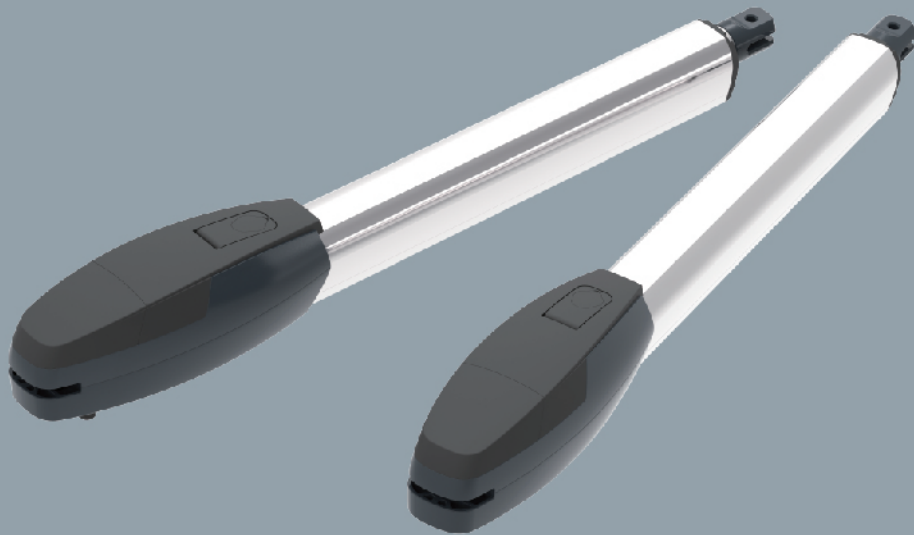

SWING GATE OPENER

PW530/L

 **POWERTECH**

PW530/L

Versatile, Reliable & Durable Over Time

- Designed for heavy swing gate with leaves up to 4.5m and 550kg
- Superior quality with die cast aluminum housing , resistant to atmospheric agents
- Embedded LED indicators for operation status

Practical & Easy To Operate

- Easy access to manual release handle from above
- Automatic memorization of limit switches on opening / closing by learning
- Adjustable opening and closing limit switches
- Back-up battery to ensure operation in case of power failure (optional)
- Large choice of programmable functions

Smartphone Control

- Control your gates through your smartphone anytime, anywhere
- Compatible with the Eyeopen App

Motor	PW 530	PW 530L
Category	Swing Gate Opener	Swing Gate Opener
Ma x gate length / Max gate weight	3M / 450Kg	4.5M / 550Kg
Power Supply	10-240Vac (50-60Hz)	10-240Vac (50-60Hz)
Motor Power Supply	24Vdc	24Vdc
Gear type	Worm gear	Worm gear
Force	20%	20%
IP Rating	IP44	IP44
Working / Operating temperature	-20-50°C	-20-50°C
Current (A)	6A	6A
Power (W)	144W	144W
Manual release	Key	Key
Dimensions	846x128x130mm	1041x128x130mm